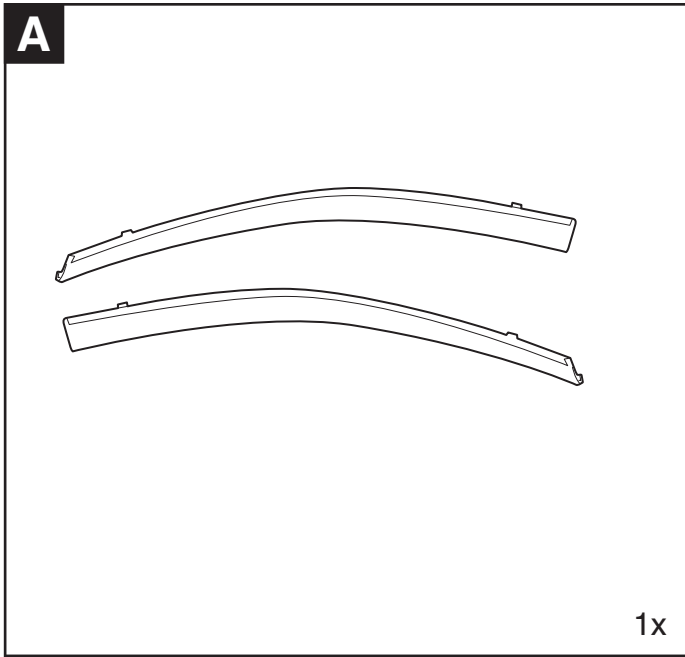

Yaris 5 Doors

Wind deflector set

Installation instructions

Model year: 07/2011
Vehicle code: **P13**-****KW
Part number: 08611-52860

Manual reference number: AIM 002 252-0

Revision Record

Rev. No.	Date	Page	Picture	Update	New	Deleted

1

Warning symbol (exclamation mark in a triangle)

15°C

Temperature control: Up arrow with checkmark, Down arrow with X

Weather conditions: Sun with checkmark, Rain with X

L + R

1

1 CLEANER