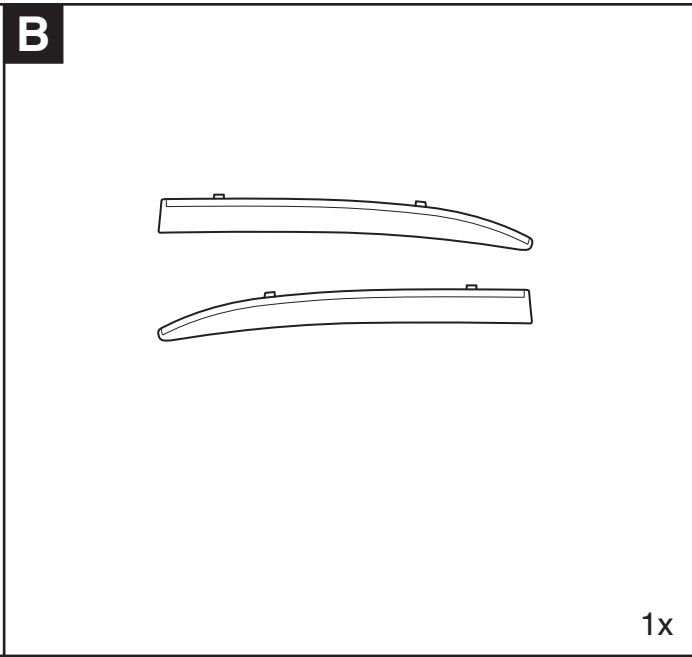

Yaris 5 Doors

Wind deflector set

Installation instructions

Model year: 07/2011
Vehicle code: **P13**-****KW
Part number: 08611-52860

Manual reference number: AIM 002 252-0

Revision Record

Rev. No.	Date	Page	Picture	Update	New	Deleted

1

Warning symbol (exclamation mark in a triangle)

15°C

Temperature control: Up arrow with checkmark, Down arrow with X

Weather conditions: Sun with checkmark, Rain with X

L + R

1

1 CLEANER