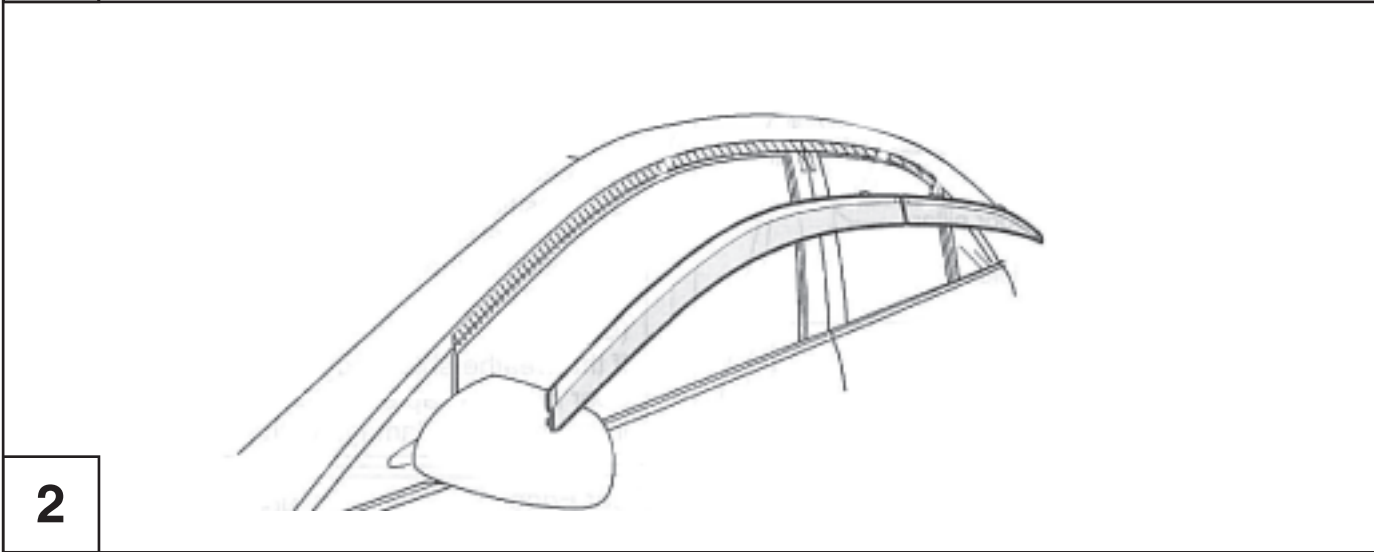

1

Warning symbol (exclamation mark in a triangle)

15°C

Temperature control: Up arrow with checkmark, Down arrow with X

Weather conditions: Sun with checkmark, Rain with X

L + R

1

1 CLEANER